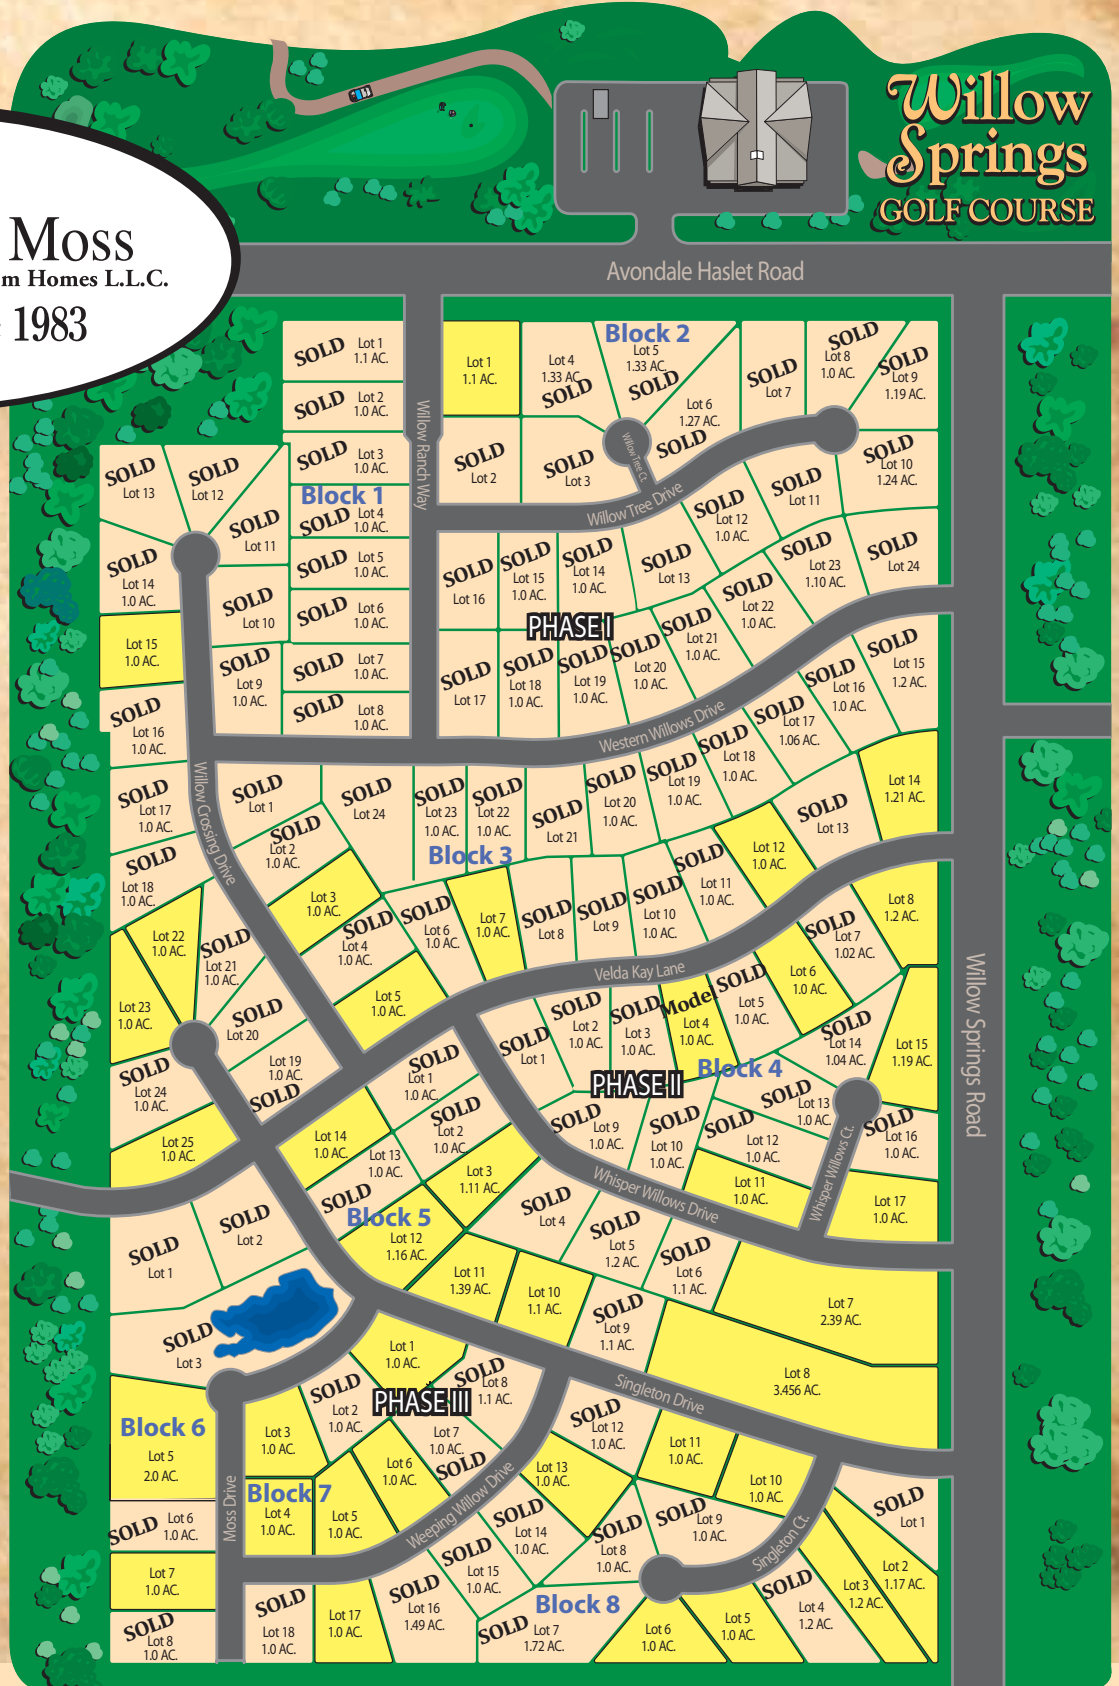

Willow Springs Ranch

Haslet, Texas
In The Alliance Corridor

Another Quality Development by D.R. Moss Construction and Land Development Company

- 1+ acre lots
- Acclaimed Northwest ISD
- Walk to Willow Springs Golf Course
- Restricted subdivision
- No homeowners association dues
- Underground utilities
- Private septic systems
- Public water & fire hydrants or dig your own private well
- Home construction can be delayed for up to 5 years